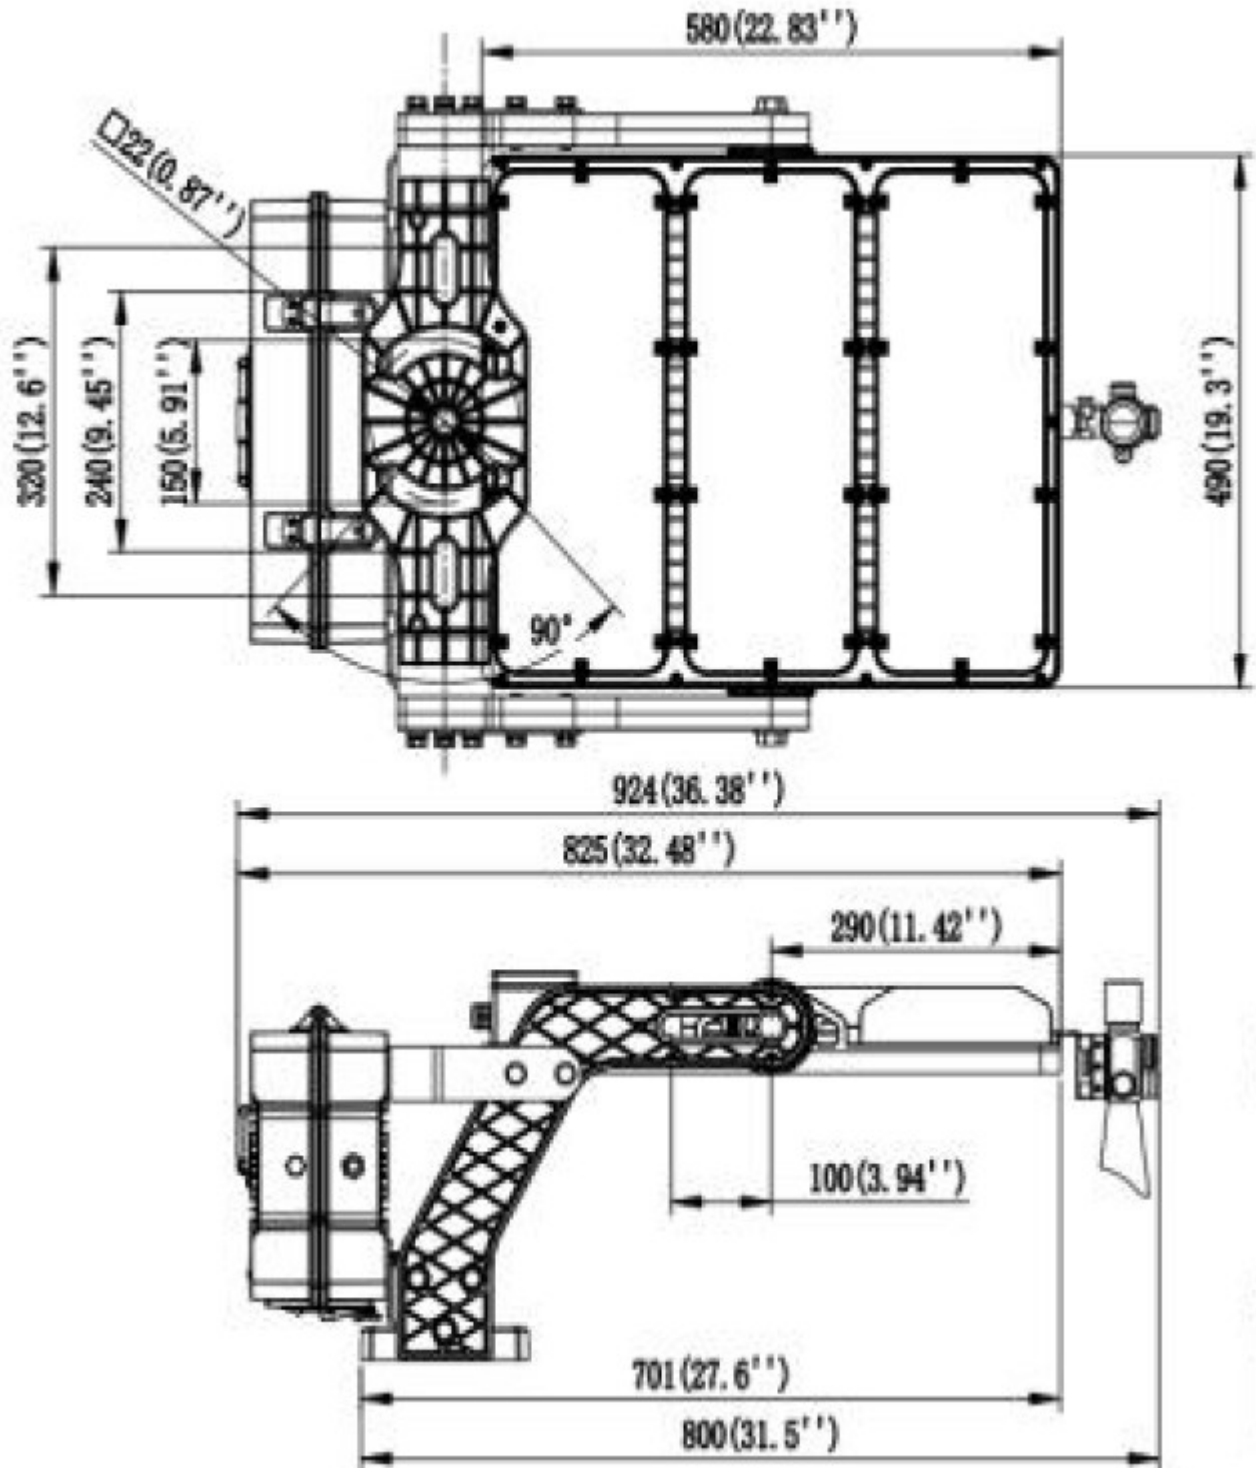

1200W BALDER XL LED SPORSTBELYSNING IP66 IK08

El-nr: 3330111

---

1200W BALDER XL LED SPORSTBELYSNING IP66 IK08

El-nr: 3330111

1200W BALDER XL LED SPORSTBELYSNING IP66 IK08

El-nr: 3330111

---