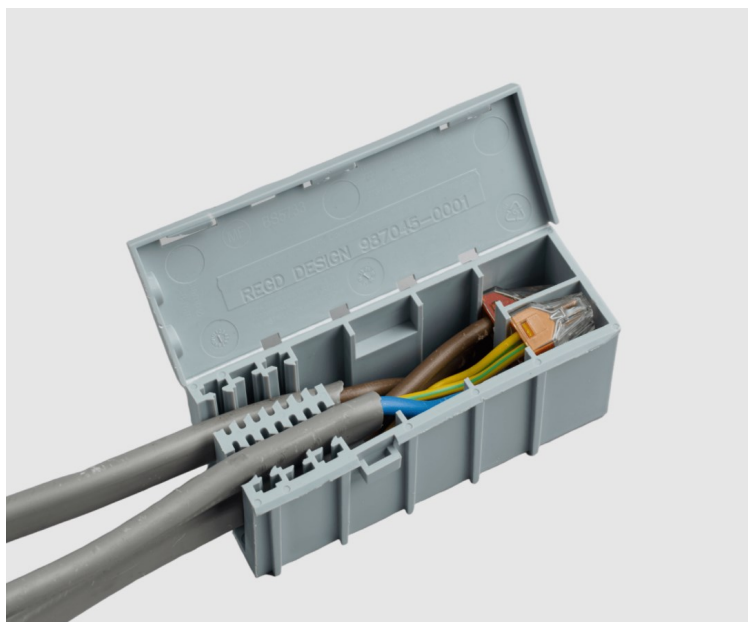

Wagobox light - gjennomgående koblingsbox

Varianter

El-nr. / Art-nr.

3330148

Produktnavn

Wagobox Junction Box for 773 og 222 terminaler

Leverandørens varenummer

3330148

ETIM klasse

EC002655—Deksel for boks/kapsling til vegg-/takmontasje

BS EN60670-22: Compliant.
BS 5733 MF accessory when used with Wago 222 and 773 connectors
Ingress Protection: IP2X

Dimensions for single junction box: 39mm x 44mm x 108mm

Cable Clamp Capacity:
3 x 6.0mm² Twin & Earth or 4 x 4.0mm² Twin & Earth or 6 x 1.0, 1.5 or 2.5mm² Twin & Earth or 6 x 1.0 or 1.5mm² 3-core & Earth. 6 x Flex up to 8mm OD

Current Rating: Up to 41A

Voltage Rating: 400v/4kv